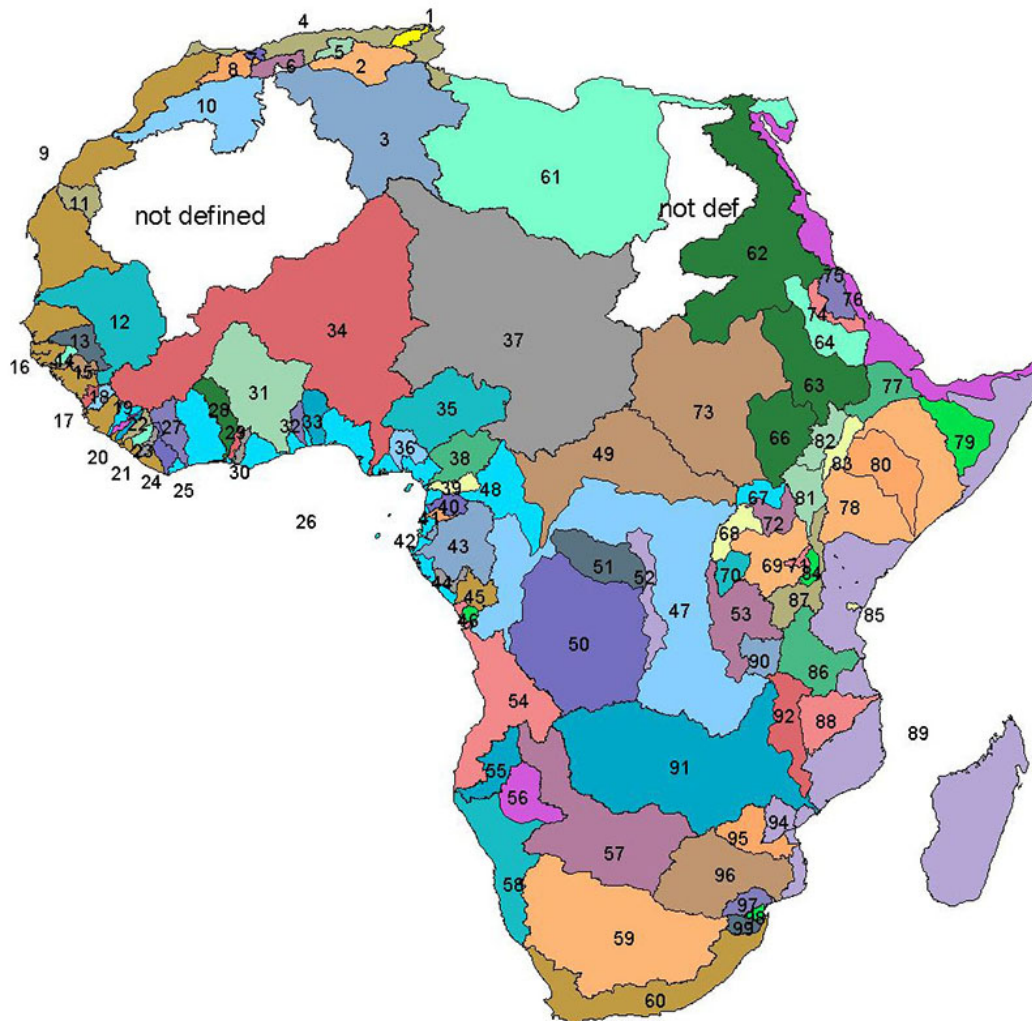

The meteorological and related activities within the WMO are coordinated by the WMO regional associations (RAs), composed of the WMO Members in the respective regions of the world. The WMO regions basically coincide with the outlines of the continents. The displayed numbers of the subregions correspond to the tabular summary below.

Hydrologic subregions in the WMO region 1: Africa

Tabular summary of hydrologic subregions in Africa

Hydrologic subregions of Africa		
1	1	Medjerda
1	2	Chott Melhir, Chott Rharsa
1	3	Chott Djerid
1	4	Mediterranean Sea Coast (Western Part)
1	5	Chott el Hodna
1	6	Chott ech Chergui
1	7	Tafna
1	8	Moulouya
1	9	North-West Coast
1	10	Oued Guir, Oued Daoura, Oued Dra
1	11	Atui
1	12	Senegal
1	13	Gambia
1	14	Geba(GW)/Kayanga(SG)
1	15	Corubal(GW)/Koliba(GN)
1	16	South-West Coast
1	17	Kolenta(GN)/Great Scarcies(SL)
1	18	Little Scarcies
1	19	Moa
1	20	Mano
1	21	Lofa
1	22	Saint Paul
1	23	Saint John
1	24	Cestos
1	25	Cavally
1	26	Gulf of Guinea
1	27	Sassandra
1	28	Komoe
1	29	Bia
1	30	Tano
1	31	Volta
1	32	Mono
1	33	Oueme
1	34	Niger (except Benue)
1	35	Benue
1	36	Cross
1	37	Lake Chad
1	38	Sanaga
1	39	Nyong
1	40	Ntem

Hydrologic subregions of the World as defined by WMO

Hydrologic subregions of Africa		
1	80	Juba
1	81	Lake Turkana (Lake Rudolf)
1	82	Omo
1	83	Chewabahir (Lake Stephanie)
1	84	Lake Natron
1	85	Umba
1	86	Great Ruaha
1	87	Great Rift Valley
1	88	Ruvuma
1	89	East Coast, South-West Indian Ocean
1	90	Lake Rukwa