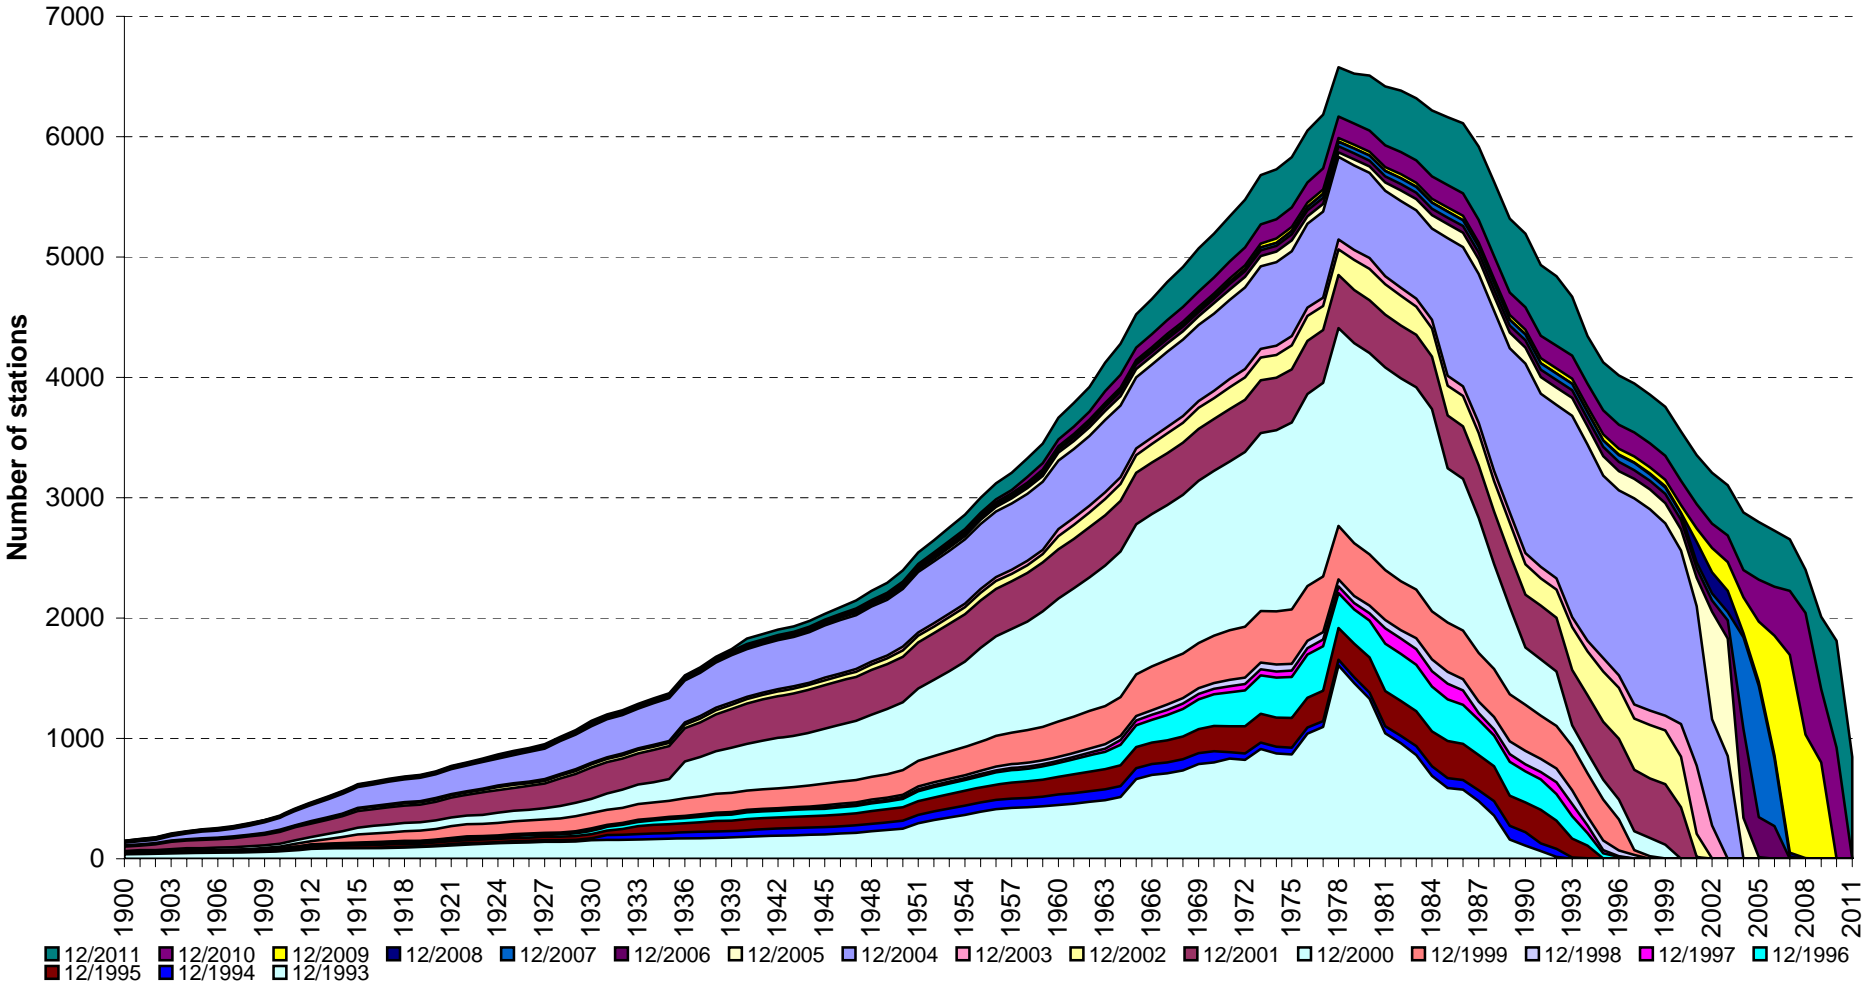

Distribution of GRDC station data over time and annual growth, 1993 - 2011  
(monthly data including data derived from daily discharge data)

# GRDC station development over time 1993 - 2011 and distribution by observed period (daily discharge data)

Distribution of GRDC station data over time and annual growth, 1993 - 2011 (daily discharge data)

# GRDC stations - development over time

Number of GRDC stations, by WMO Region and over time