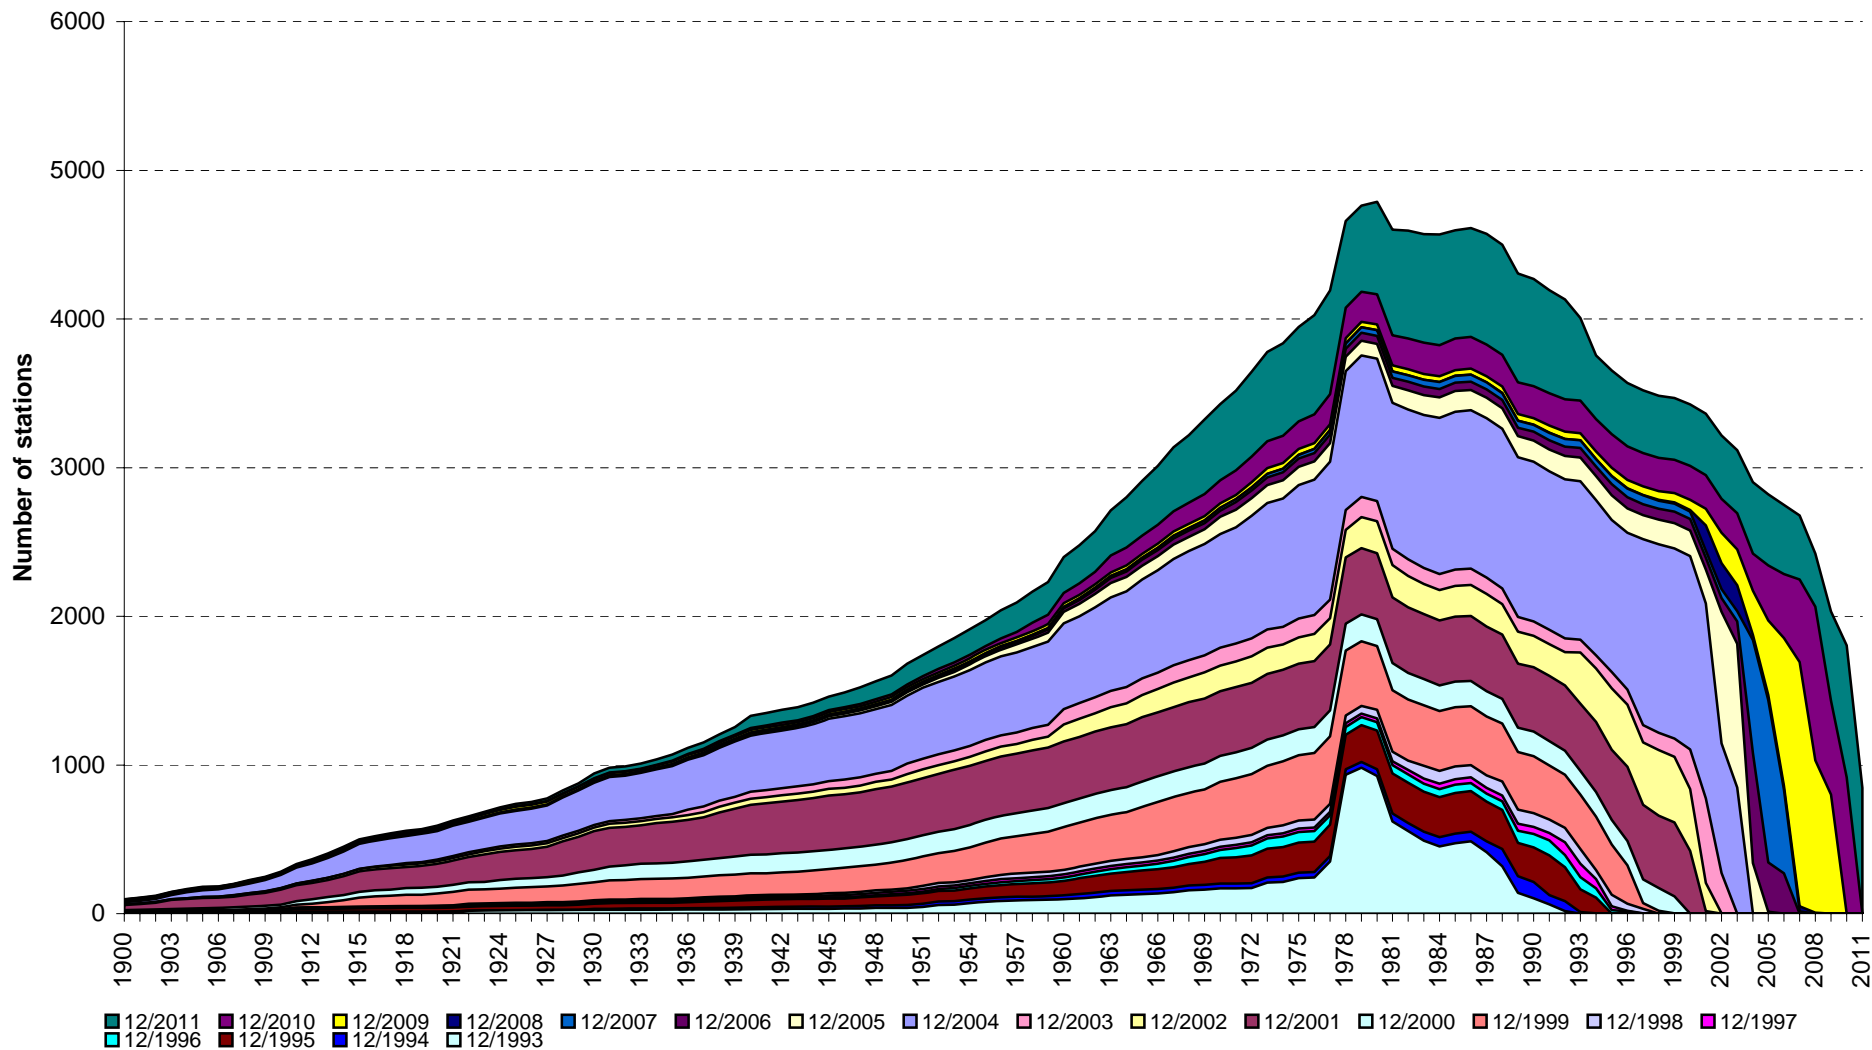

Distribution of GRDC station data over time and annual growth, 1993 - 2011  
(monthly data including data derived from daily discharge data)

# GRDC station development over time 1993 - 2011 and distribution by observed period (daily discharge data)

Distribution of GRDC station data over time and annual growth, 1993 - 2011 (daily discharge data)

# GRDC stations - development over time

Number of GRDC stations, by WMO Region and over time