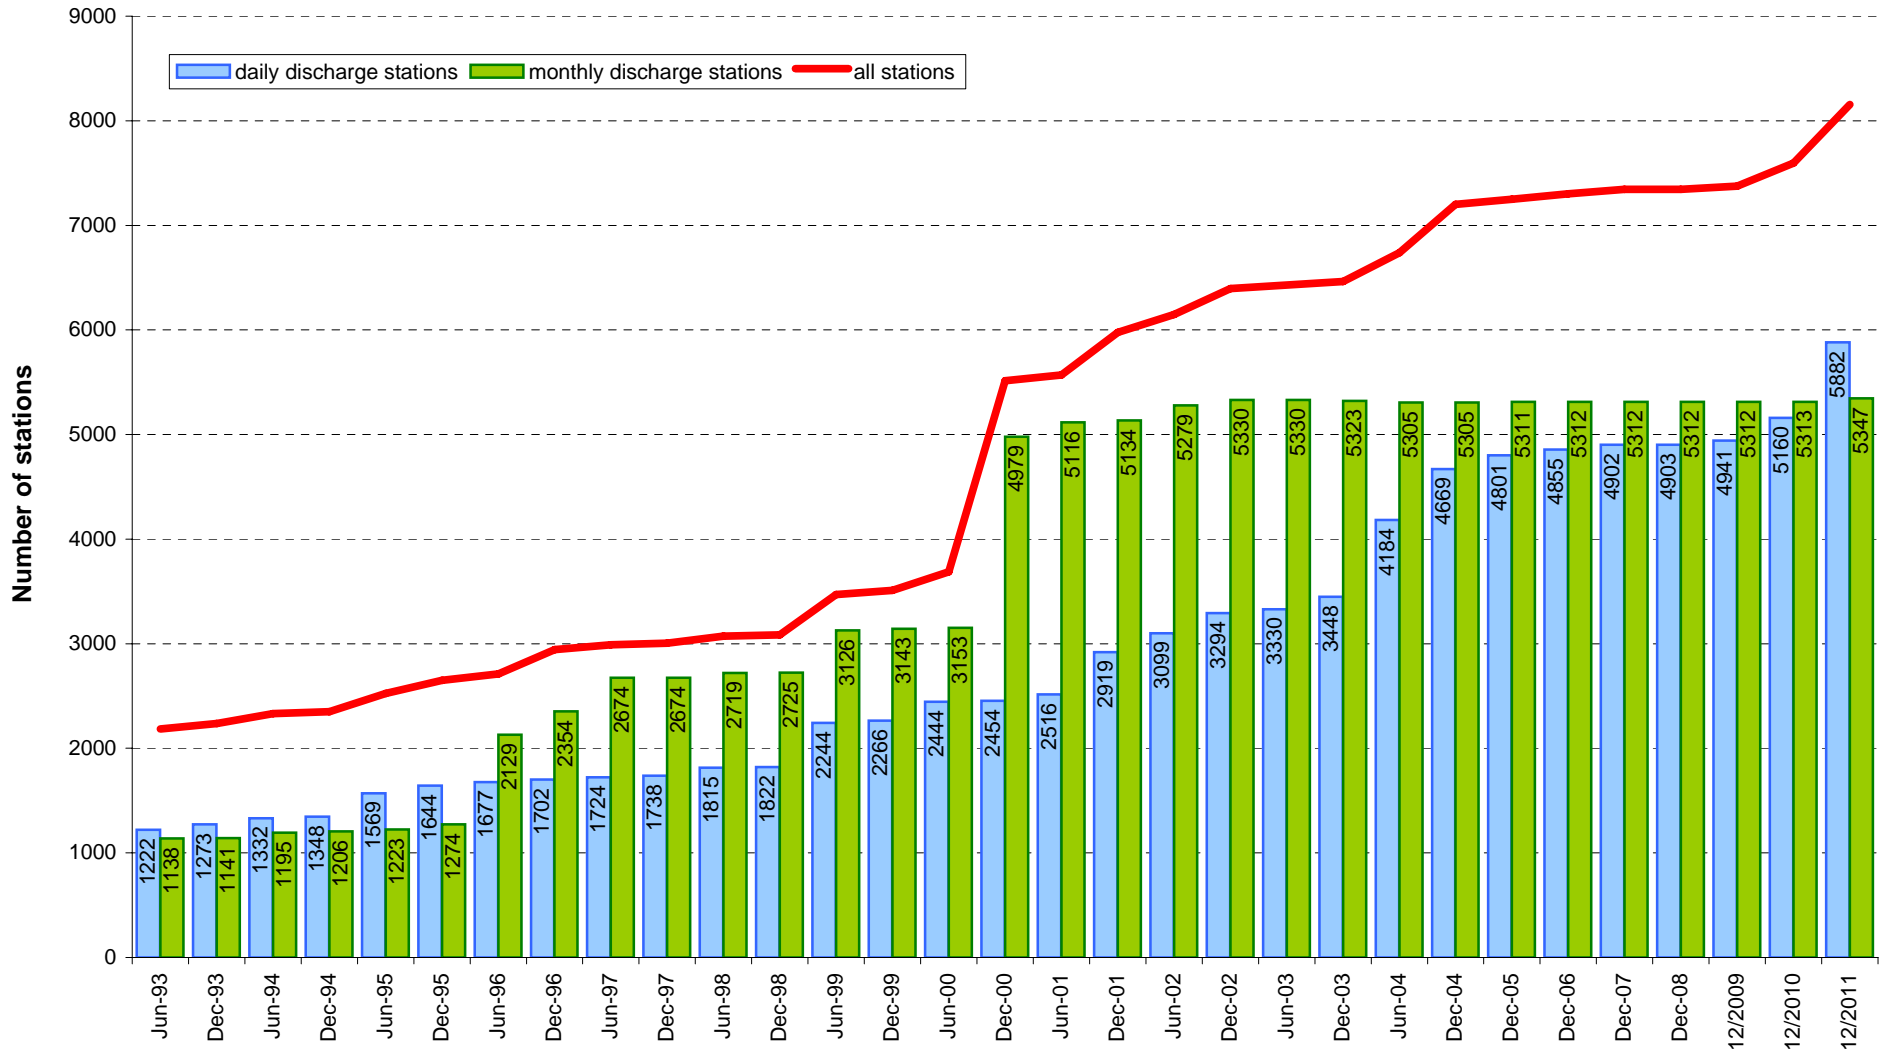

Distribution of GRDC station data over time and annual growth, 1993 - 2011  
(monthly data including data derived from daily discharge data)

# GRDC station development over time 1993 - 2011 and distribution by observed period (daily discharge data)

Distribution of GRDC station data over time and annual growth, 1993 - 2011 (daily discharge data)

# GRDC stations - development over time

Number of GRDC stations, by WMO Region and over time