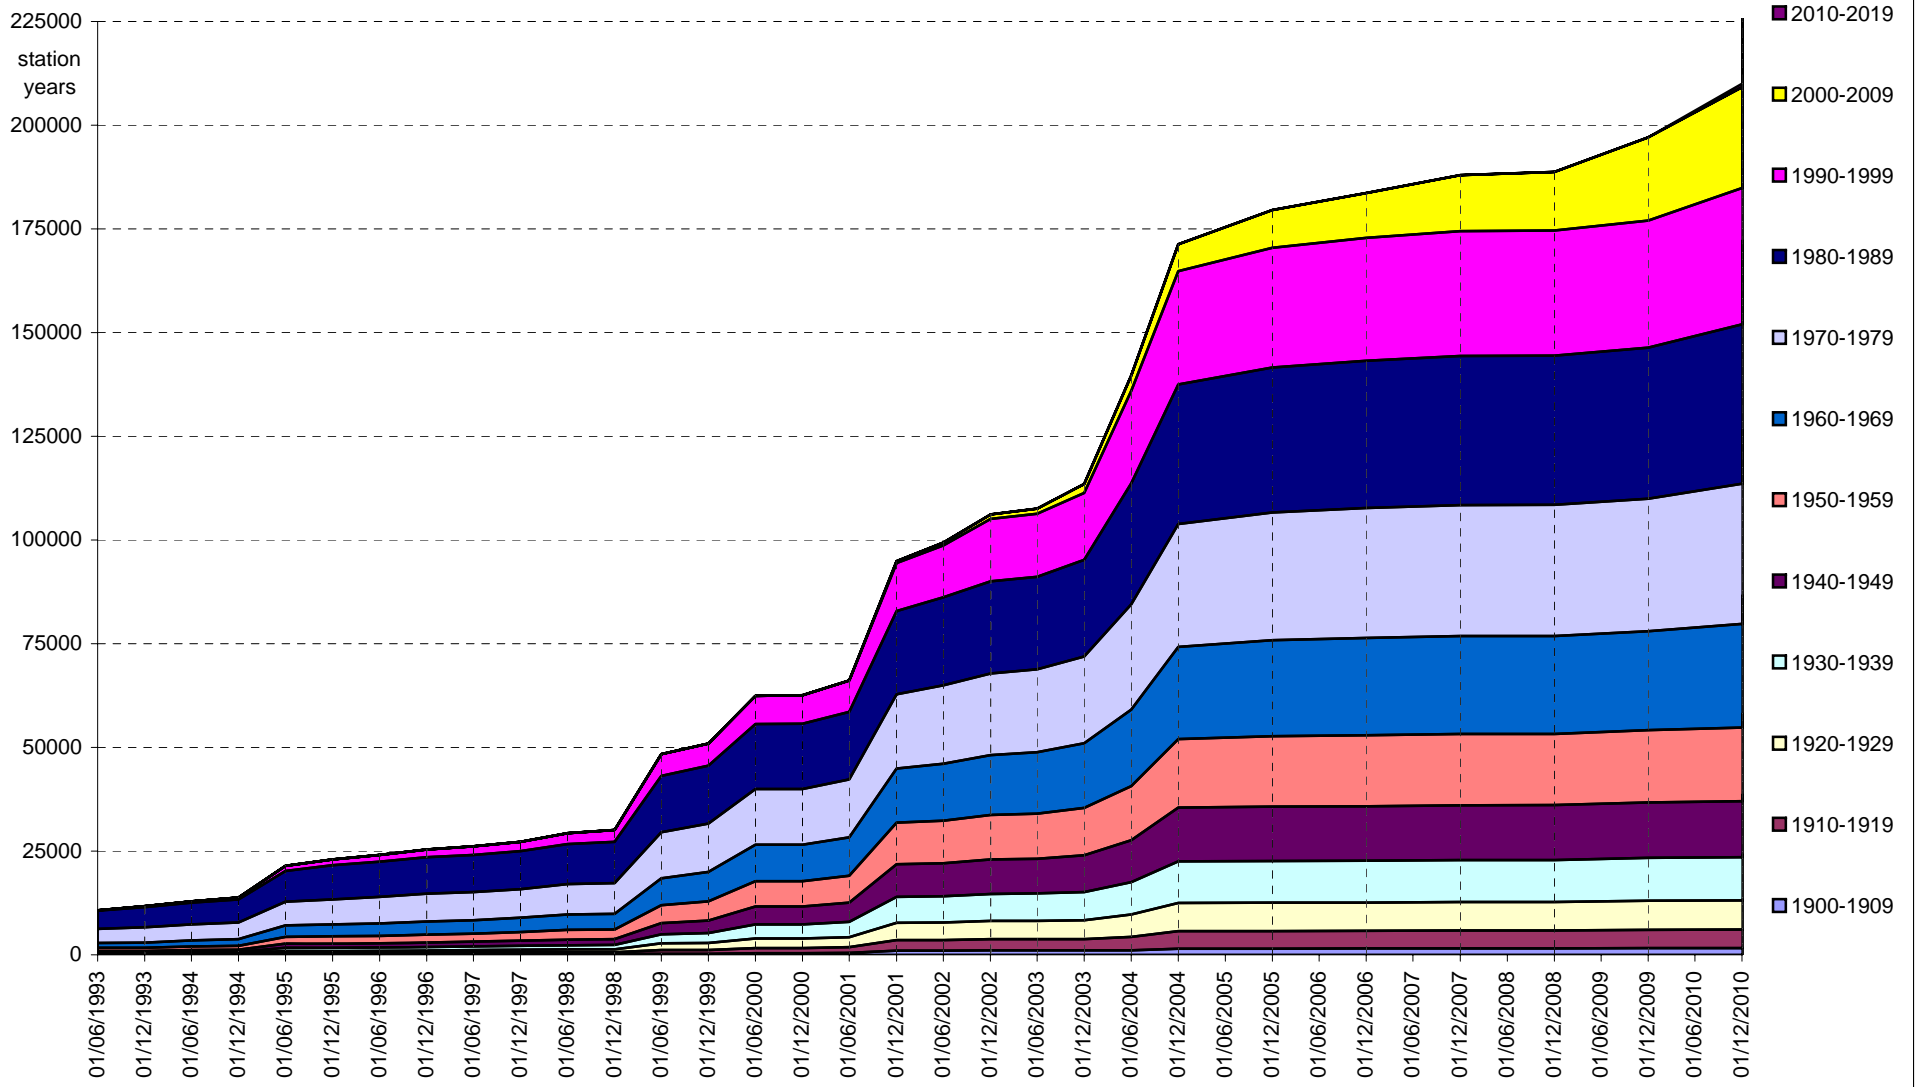

Distribution of GRDC station data over time and annual growth, 1993 - 2011  
(monthly data including data derived from daily discharge data)

# GRDC station development over time 1993 - 2011 and distribution by observed period (daily discharge data)

Distribution of GRDC station data over time and annual growth, 1993 - 2011 (daily discharge data)

# GRDC stations - development over time

Number of GRDC stations, by WMO Region and over time